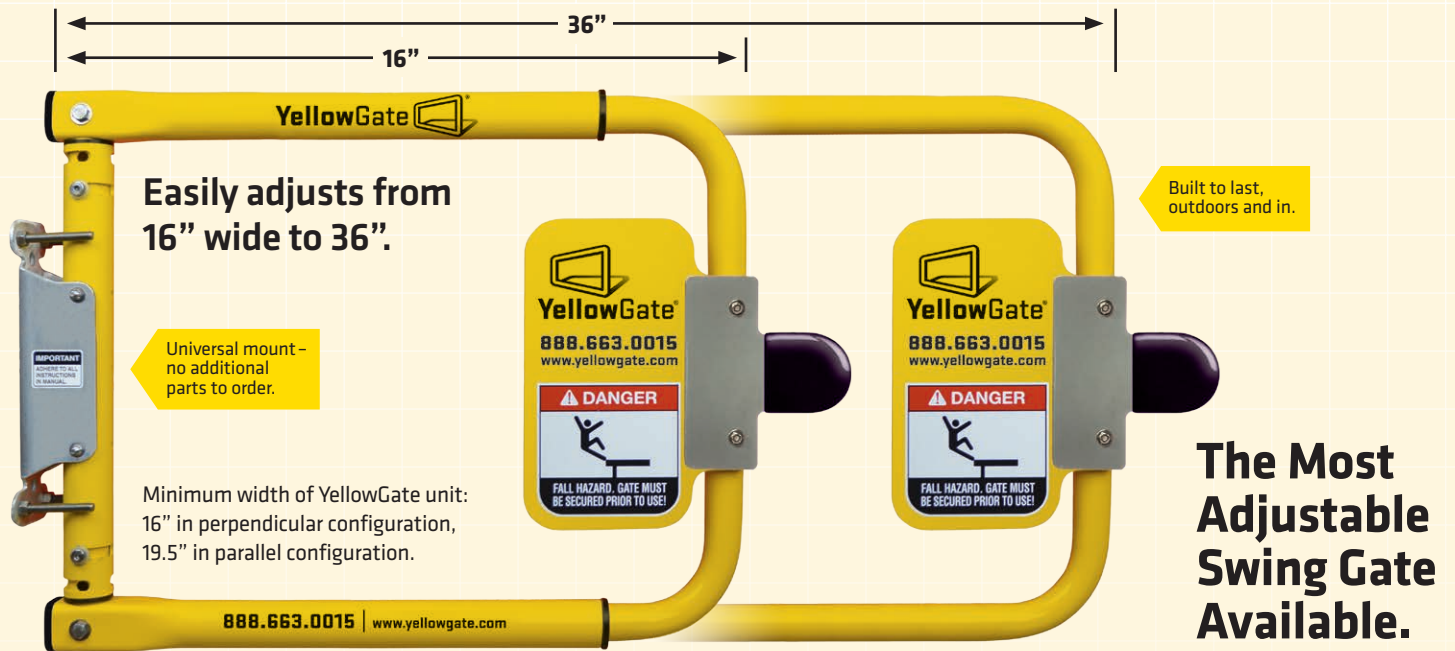

YellowGate

One Gate. Fits All. Stops Falls.

The Original Universal Safety Gate

Each component is
proudly crafted in our
South Carolina facility.

call us toll free **1.888.663.0015** internationally **+1.843.485.0632**

visit us online **YellowGate.com**

YellowGate®

YellowGate Fall Protection

Patent Pending Malbec Tensioner

No spring to fail.

The Malbec Tensioner eliminates the need for a swing gate's most common failure point, the spring. The patent pending system provides field adjustable tension and maintenance free closure, every time.

YellowGate can swing either in or out by simply relocating two bolts.

Universal Mount

Mounts to walls, round and square tube and angle iron, with a single mount.

OSHA Regulation

1910.23 Guarding Floor & Wall Openings & Holes