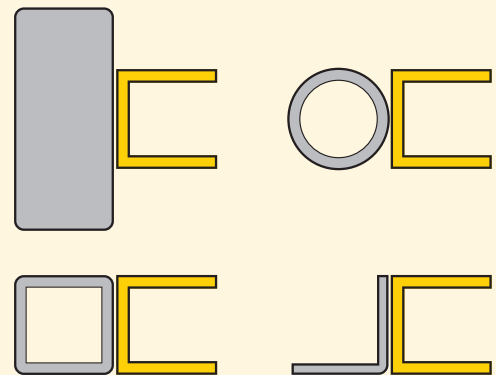

YellowGate

One Gate. Fits All. Stops Falls.

The Original Universal Safety Gate

Each component is
proudly crafted in our
South Carolina facility.

call us toll free **1.888.663.0015** internationally **+1.843.485.0632**

visit us online **YellowGate.com**

YellowGate®

YellowGate Fall Protection

Patent Pending Malbec Tensioner

No spring to fail.

The Malbec Tensioner eliminates the need for a swing gate's most common failure point, the spring. The patent pending system provides field adjustable tension and maintenance free closure, every time.

YellowGate can swing either in or out by simply relocating two bolts.

Universal Mount

Mounts to walls, round and square tube and angle iron, with a single mount.

OSHA Regulation

1910.23 Guarding Floor & Wall Openings & Holes